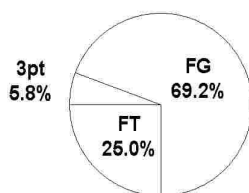

Athens High School Basketball - TEAM SHOT CHART for the Benjamin Russell Wildcats
Benjamin Russell Wildcats vs. Johnson Jaguars
DATE: 03/04/2005 TIME: 9:00 AM SITE: BJCC

Shot Summary	M/A	%	PTS
3Pt FG	1/3	33.3%	3
2Pt FG	18/40	45.0%	36
Layups - L	2/3	66.7%	4
Layups - R	2/2	100.0%	4
Dunks	0/0	0.0%	0
Putbacks	0/0	0.0%	0
Overall Shooting	19/43	44.2%	39
Free Throws	13/21	61.9%	13
Total Points			52

Scoring Distribution

Scoring Locations

By Period	FG	FGA	FG%	3Pt	3PA	3P%	FT	FTA	FT%	PTS	ORB	DRB	TR	PF	AST	TO	BS	ST	P/S
1st Period	2	6	33.3	0	0	0.00	4	6	66.7	8	1	8	9	2	0	9	0	2	0.89
2nd Period	7	13	53.8	0	2	0.00	1	3	33.3	15	2	7	9	2	3	3	0	2	1.07
3rd Period	5	12	41.7	0	0	0.00	4	6	66.7	14	3	8	11	4	2	3	0	2	0.93
4th Period	5	12	41.7	1	1	100	4	6	66.7	15	3	4	7	7	1	5	0	4	1.00
Game	19	43	44.2	1	3	33.3	13	21	61.9	52	9	27	36	15	6	20	0	10	0.98

Scoring Breakdown

Scoring Range