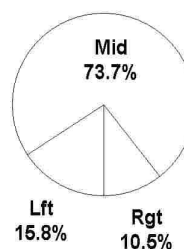

Athens High School Basketball - TEAM SHOT CHART for the Benjamin Russell Wildcats
Benjamin Russell Wildcats vs. Johnson Jaguars
DATE: 03/04/2005 TIME: 9:00 AM SITE: BJCC

Shot Summary	M/A	%	PTS
3Pt FG	1/3	33.3%	3
2Pt FG	18/40	45.0%	36
Layups - L	2/3	66.7%	4
Layups - R	2/2	100.0%	4
Dunks	0/0	0.0%	0
Putbacks	0/0	0.0%	0
Overall Shooting	19/43	44.2%	39
Free Throws	13/21	61.9%	13
Total Points			52

Scoring Distribution

Scoring Locations

By Period	FG	FGA	FG%	3Pt	3PA	3P%	FT	FTA	FT%	PTS	ORB	DRB	TR	PF	AST	TO	BS	ST	P/S
1st Period	2	6	33.3	0	0	0.00	4	6	66.7	8	1	8	9	2	0	9	0	2	0.89
2nd Period	7	13	53.8	0	2	0.00	1	3	33.3	15	2	7	9	2	3	3	0	2	1.07
3rd Period	5	12	41.7	0	0	0.00	4	6	66.7	14	3	8	11	4	2	3	0	2	0.93
4th Period	5	12	41.7	1	1	100	4	6	66.7	15	3	4	7	7	1	5	0	4	1.00
Game	19	43	44.2	1	3	33.3	13	21	61.9	52	9	27	36	15	6	20	0	10	0.98